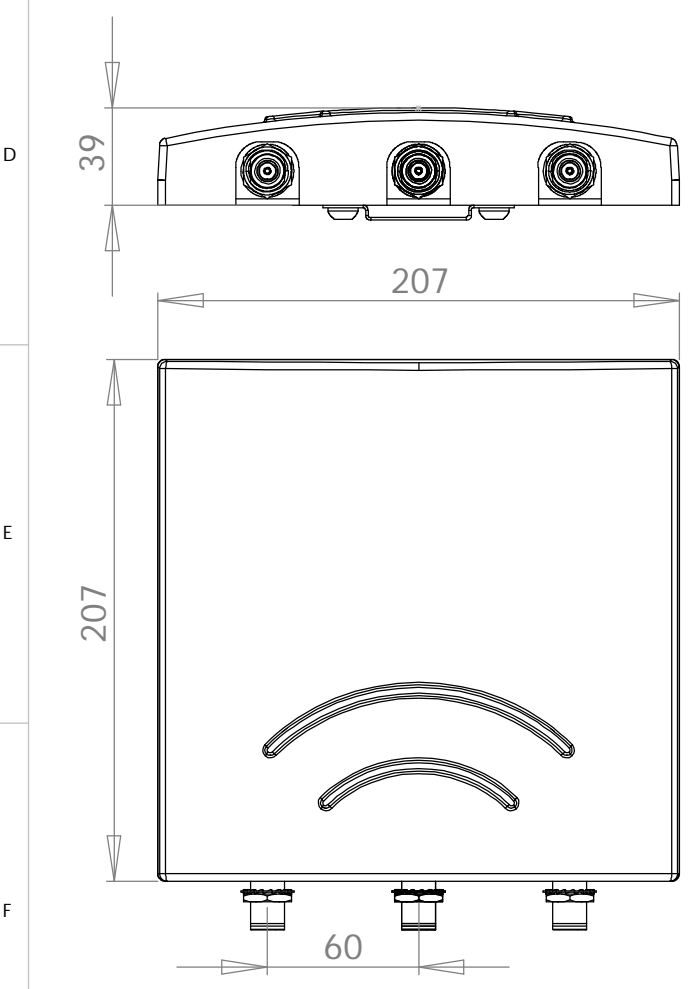

type	MIMO 3 x 60° panel antenna
artnr	9971022-1
freq	5150-5875 MHz
VSWR	< 1.3
gain	3 x 14 dBi
polarization	vertical
az HPBW	3 x 70°
el HPBW	3 x 15°
connectors	3 x N chassi female
radome	light gray ABS RAL 7035
weight	580 g net
mount	wall or tube
application	Panel antenna for IEEE 802.11n systems, narrow access point sector or point-to-point links. Mount on wall or tube. Use outer antenna elements for 2xTX and all three antennas for RX in 2x3 MIMO systems. Tested with Cisco 1252AG, Proxim AP800, Linux. Can also be used as a diversity antenna for IEEE 802.11a networks. Indoor and outdoor use.

Konstruerad av NG	Granskad av	Datum 2010-05-26	Ritningsnummer 9971022-1	Generell tolerans	Generell yt-jämnhet, Ra	Vyplacering	Skala 1:3
Ägare			Titel/Benämning MIMO 3x14 dBi panel antenna 5 GHz		Utgåva 1		
RADIOLAGET				Material radom ABS, reflektor alu		Blad	