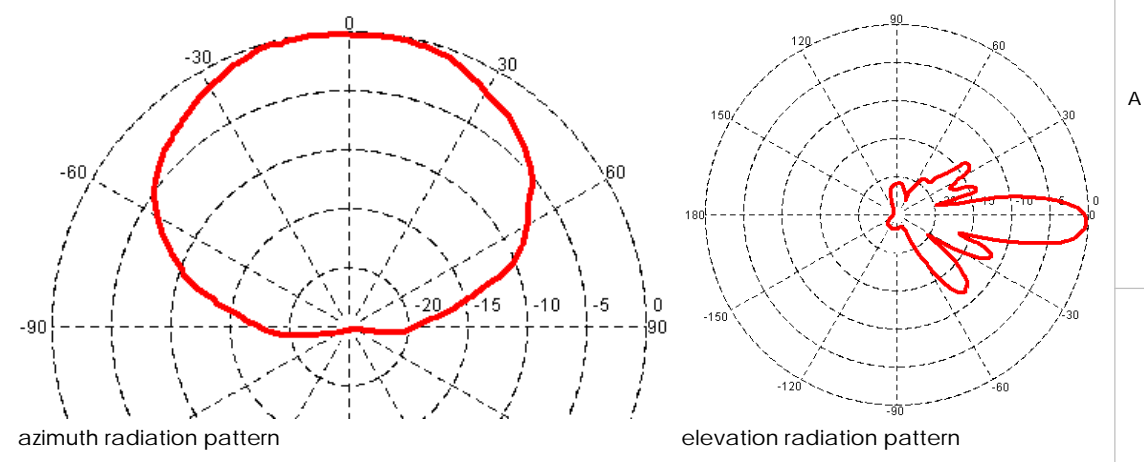

type	MIMO 3 x 60° panel antenna
artnr	9971022-1
freq	5150-5875 MHz
VSWR	< 1.3
gain	3 x 14 dBi
polarization	vertical
az HPBW	3 x 70°
el HPBW	3 x 15°
connectors	3 x N chassi female
radome	light gray ABS RAL 7035
weight	580 g net
mount	wall or tube
application	Panel antenna for IEEE 802.11n systems, narrow access point sector or point-to-point links. Mount on wall or tube. Use outer antenna elements for 2xTX and all three antennas for RX in 2x3 MIMO systems. Tested with Cisco 1252AG, Proxim AP800, Linux. Can also be used as a diversity antenna for IEEE 802.11a networks. Indoor and outdoor use.

Konstruerad av NG	Granskad av	Datum 2010-05-26	Ritningsnummer 9971022-1	Generell tolerans	Generell yt-jämnhet, Ra	Vyplacering	Skala 1:3
Ägare			Titel/Benämning MIMO 3x14 dBi panel antenna 5 GHz		Utgåva 1		
RADIOLAGET				Material radom ABS, reflektor alu		Blad	