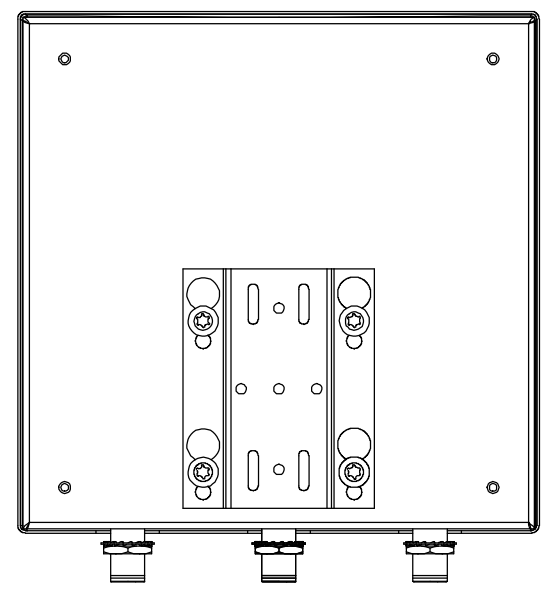

type	MIMO 3 x 60° panel antenna
artnr	9971022-1
freq	5150-5875 MHz
VSWR	< 1.3
gain	3 x 14 dBi
polarization	vertical
az HPBW	3 x 70°
el HPBW	3 x 15°
connectors	3 x N chassi female
radome	light gray ABS RAL 7035
weight	580 g net
mount	wall or tube
application	Panel antenna for IEEE 802.11n systems, narrow access point sector or point-to-point links. Mount on wall or tube. Use outer antenna elements for 2xTX and all three antennas for RX in 2x3 MIMO systems. Tested with Cisco 1252AG, Proxim AP800, Linux. Can also be used as a diversity antenna for IEEE 802.11a networks. Indoor and outdoor use.

Konstruerad av NG	Granskad av	Datum 2010-05-26	Ritningsnummer 9971022-1	Generell tolerans	Generell yt-jämnhet, Ra	Vyplacering	Skala 1:3
Ägare			Titel/Benämning MIMO 3x14 dBi panel antenna 5 GHz		Utgåva 1		
RADIOLAGET				Material radom ABS, reflektor alu		Blad	